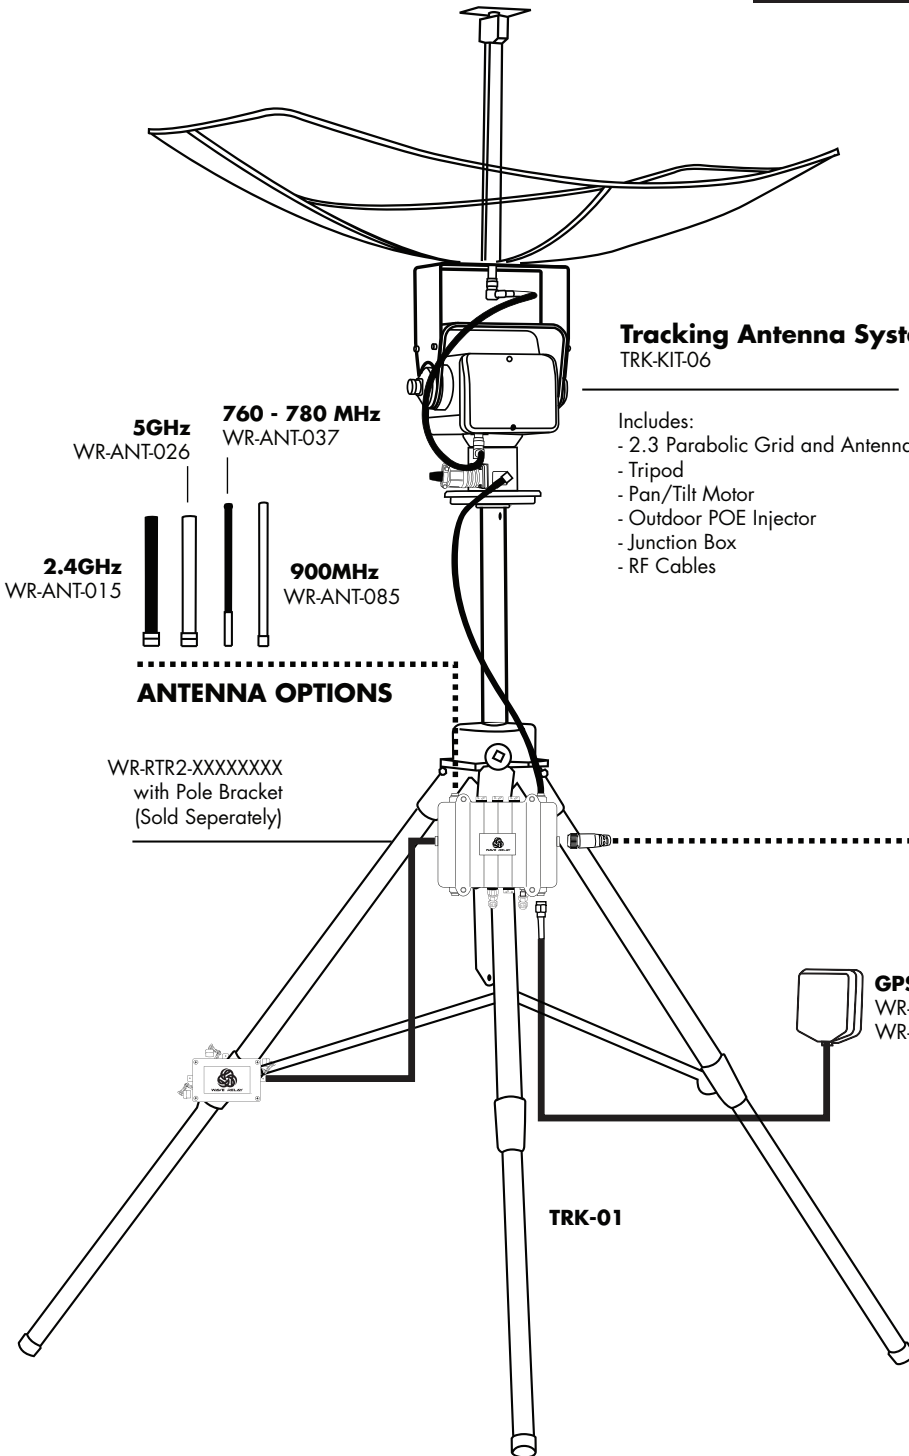

Outdoor PoE Injector
WR-PWR-48V - 60W
(US, EU, UK)

BA-2590
BAT-02

BA-2557
BAT-08

Power / Communications Junction Box
TRK-07 (Included)

To 110V - 220V AC Power

POWER OPTIONS

- Includes:
- 2.3 Parabolic Grid and Antenna Element
 - Tripod
 - Pan/Tilt Motor
 - Outdoor POE Injector
 - Junction Box
 - RF Cables