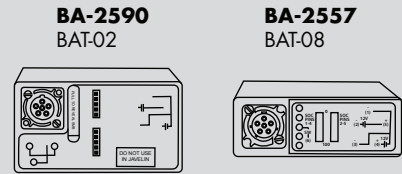

Outdoor PoE Injector
WR-PWR-48V - 60W
(US, EU, UK)

BA-2590
BAT-02

BA-2557
BAT-08

Power / Communications Junction Box
TRK-07 (Included)

To 110V - 220V AC Power

POWER OPTIONS

- Includes:
- 2.3 Parabolic Grid and Antenna Element
 - Tripod
 - Pan/Tilt Motor
 - Outdoor POE Injector
 - Junction Box
 - RF Cables