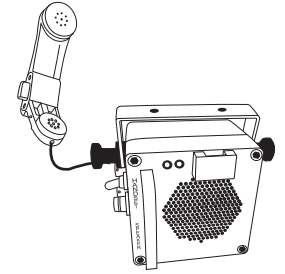

Outdoor PoE Injector
WR-PWR-48V - 60W
(US, EU, UK)

BA-2590
BAT-02

BA-2557
BAT-08

Power / Communications Junction Box
TRK-07 (Included)

To 110V - 220V AC Power

POWER OPTIONS

- Includes:
- 2.3 Parabolic Grid and Antenna Element
 - Tripod
 - Pan/Tilt Motor
 - Outdoor POE Injector
 - Junction Box
 - RF Cables

Amplified Speaker Kit
WR-ACC-079

Audio Options